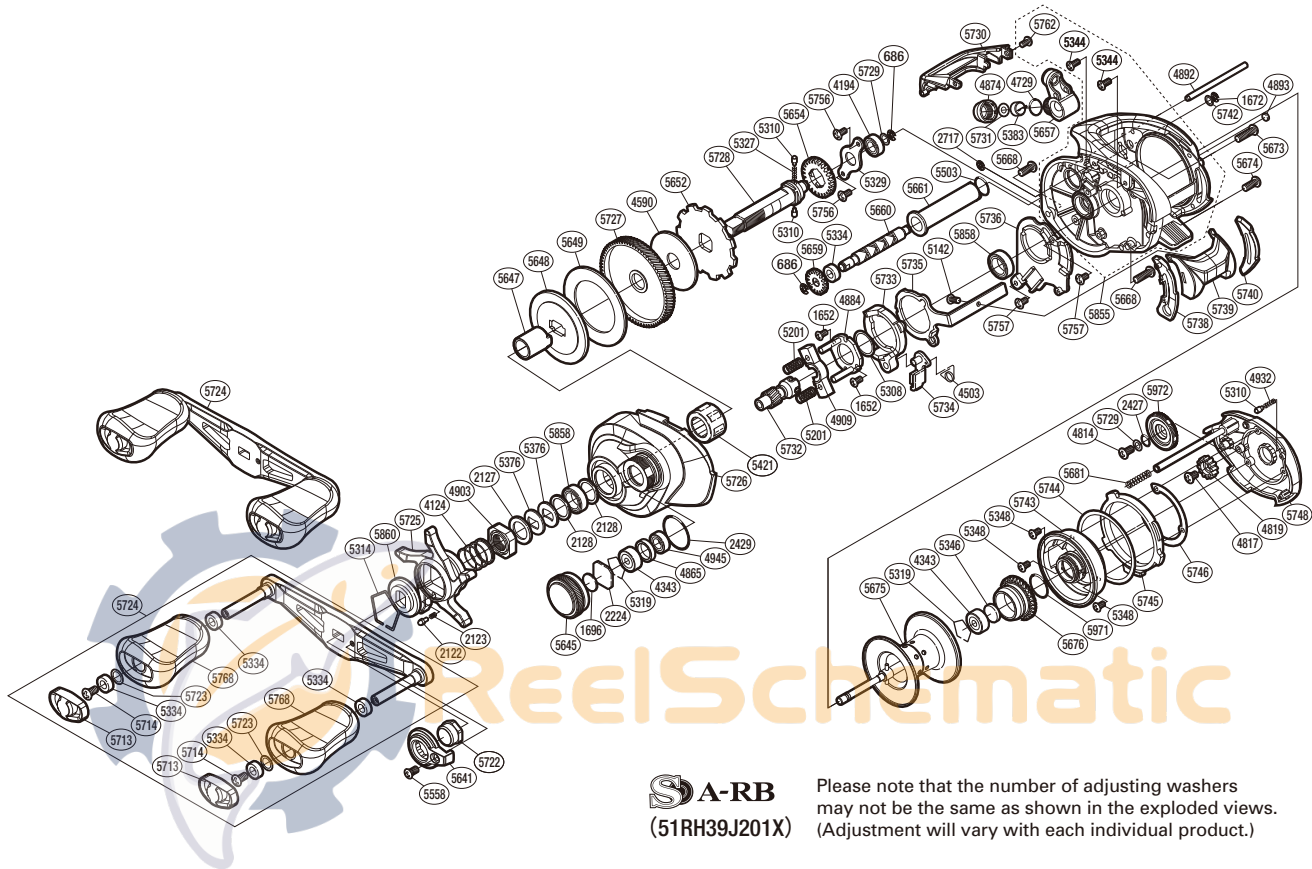

## CU-201K

**S A-RB**  
(51RH39J201X)

Please note that the number of adjusting washers may not be the same as shown in the exploded views. (Adjustment will vary with each individual product.)

Part No.	Description	Part No.	Description	Part No.	Description
BNT0686	E Lock	BNT5314	Click Plate Retainer	BNT5724	Handle Assembly
BNT1652	Screw	BNT5319	Bearing Retainer	BNT5725	Star Drag
BNT1672	E Lock	BNT5327	Idle Gear Spring	BNT5726	Left Side Plate
BNT1696	Cast Control Spacer	BNT5329	Drive Shaft Retainer	BNT5727	Drive Gear
BNT2122	Click Pin	BNT5334	Bushing	BNT5728	Drive Shaft
BNT2123	Click Spring	BNT5344	Screw	BNT5729	Spacer
BNT2127	Star Drag Spacer	BNT5346	Spacer B	BNT5730	Level Wind Protector
BNT2128	Washer	BNT5348	Screw	BNT5731	Spacer
BNT2224	Spool Tension Spacer	BNT5376	Washer	BNT5732	Pinion Gear
BNT2427	O Ring	BNT5383	Line Guide Pawl	BNT5733	Clutch Cam
BNT2429	O Ring	BNT5421	Roller Clutch Bearing	BNT5734	Clutch Pawl Assembly
BNT2717	E Lock	BNT5503	O Ring	BNT5735	Clutch Plate
BNT4124	Star Drag Spring	BNT5558	Screw	BNT5736	Clutch Guard
BNT4194	Ball Bearing	BNT5641	Handle Nut Plate	BNT5738	Clutch Bar Guide B
BNT4343	Ball Bearing	BNT5645	Cast Control Cap	BNT5739	Clutch Button Assembly
BNT4503	Clutch Pawl Spring	BNT5647	Roller Clutch Inner Tube	BNT5740	Clutch Bar Guide A
BNT4590	Drag Washer	BNT5648	Key Washer	BNT5742	Washer
BNT4729	O Ring	BNT5649	Drag Washer	BNT5743	Brake Case Assembly
BNT4814	Screw	BNT5652	Anti-Reverse Ratchet	BNT5744	Washer
BNT4817	Screw	BNT5654	Idle Gear	BNT5745	Right Side Plate Cam Lever
BNT4819	Idle Gear	BNT5657	Line Guide Assembly	BNT5746	Washer
BNT4865	Bearing Spacer	BNT5659	Idle Gear	BNT5748	Right Side Plate Assembly
BNT4874	Pawl Cap	BNT5660	Worm Shaft	BNT5756	Screw
BNT4884	Clutch Cam Retainer	BNT5661	Level Wind Guard	BNT5757	Screw
BNT4892	Stabilizer Bar	BNT5668	Screw	BNT5762	Screw
BNT4893	Washer	BNT5673	Screw	BNT5768	Handle Knob
BNT4903	Star Drag Nut	BNT5674	Screw	BNT5855	Frame Assembly
BNT4909	Yoke	BNT5675	Spool Assembly	BNT5858	Ball Bearing
BNT4932	Click Spring	BNT5676	Brake Ring Gear Assembly	BNT5860	Star Drag Click Plate
BNT4945	Ball Bearing	BNT5681	Spring	BNT5971	O Ring
BNT5142	Screw	BNT5713	Handle Knob Seal	BNT5972	Brake Dial
BNT5201	Yoke Spring	BNT5714	Screw		
BNT5308	Washer	BNT5722	Handle Nut		
BNT5310	Idle Gear Pin	BNT5723	Washer	BNT4692	B-100 Oil (Accessory)